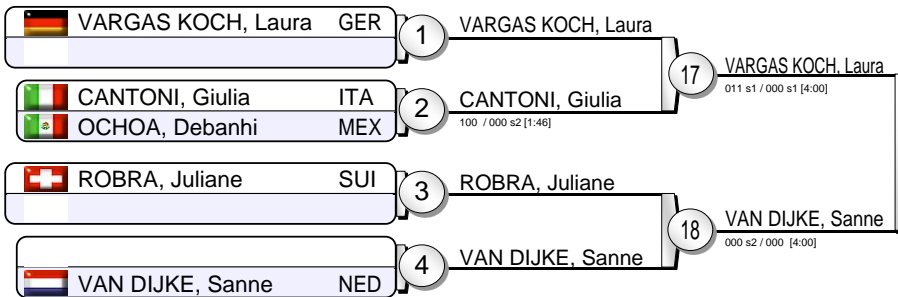

Results

- WICHERS, Jennifer NED
- LIVESEY, Amy GBR
- DAVYDOVA, Daria RUS
- RENSHALL, Lucy GBR
- BARROS, Mariana BRA
- MARTIN, Hannah USA
- SEBASTIAN, Andrea ESP
- CACHOLA, Ana POR

European Judo Open Lisbon 2015

Lisbon (POR) 10 October 2015

-70 kg

19 Judoka

Pool A

Pool B

Pool C

Pool D

Repechage