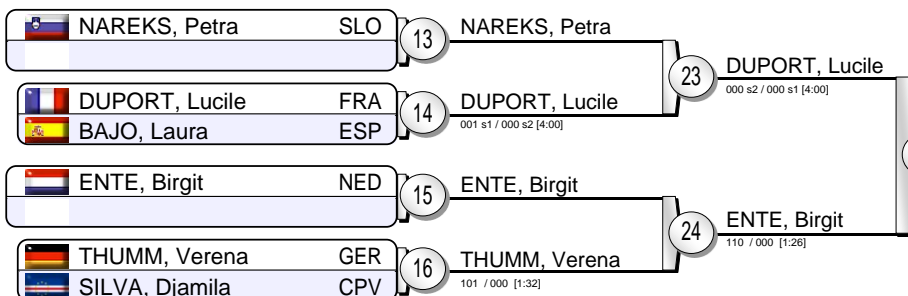

Lisbon (POR) 10 October 2015

-52 kg

23 Judoka

Pool A

Pool B

Pool C

Pool D

KELMENDI, Majlinda 35