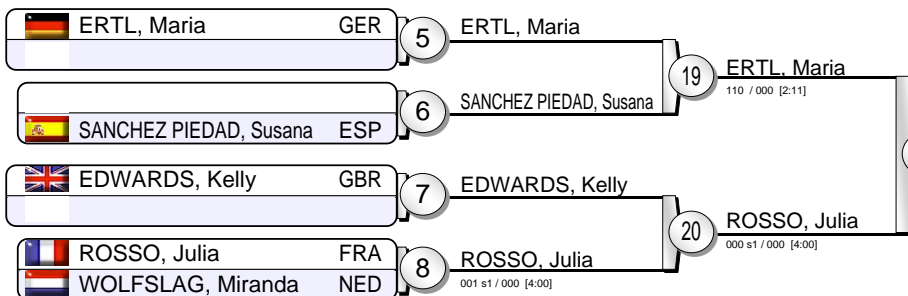

Lisbon (POR) 10 October 2015

-52 kg

23 Judoka

Pool A

Pool B

Pool C

Pool D

KELMENDI, Majlinda 35