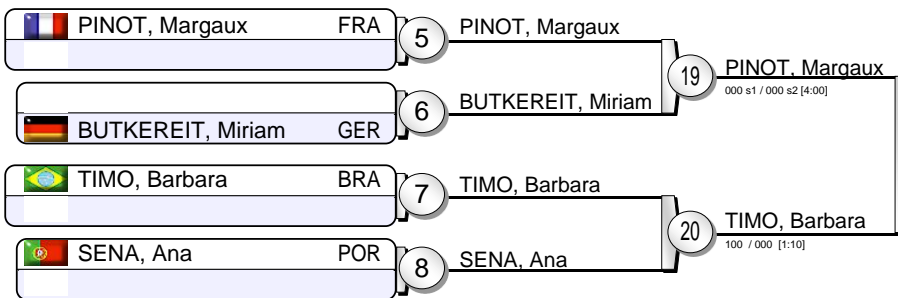

Results

- WICHERS, Jennifer NED
- LIVESEY, Amy GBR
- DAVYDOVA, Daria RUS
- RENSHALL, Lucy GBR
- BARROS, Mariana BRA
- MARTIN, Hannah USA
- SEBASTIAN, Andrea ESP
- CACHOLA, Ana POR

European Judo Open Lisbon 2015

Lisbon (POR) 10 October 2015

-70 kg

19 Judoka

Pool A

Pool B

Pool C

Pool D

Repechage

Results

- VARGAS KOCH, Laura GER
- FLETCHER, Megan GBR
- POGACNIK, Anka SLO
- GAZIEVA, Irina RUS
- VAN DIJKE, Sanne NED
- TIMO, Barbara BRA
- PINOT, Margaux FRA
- CHALA, Vanessa ECU

European Judo Open Lisbon 2015