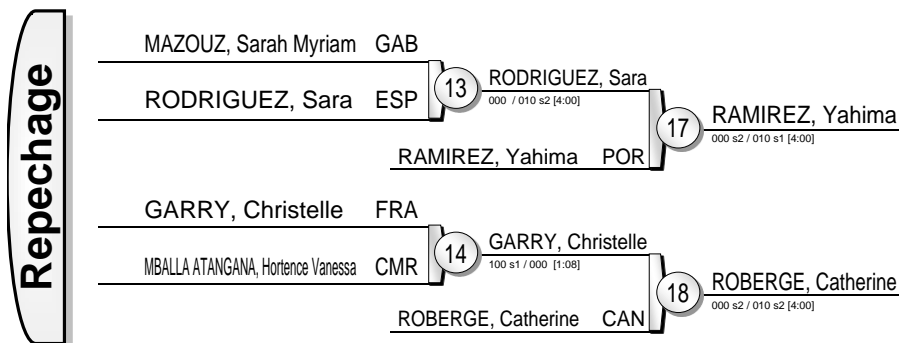

European Judo Open Lisbon 2015

Lisbon (POR) 10 October 2015

-78 kg

15 Judoka