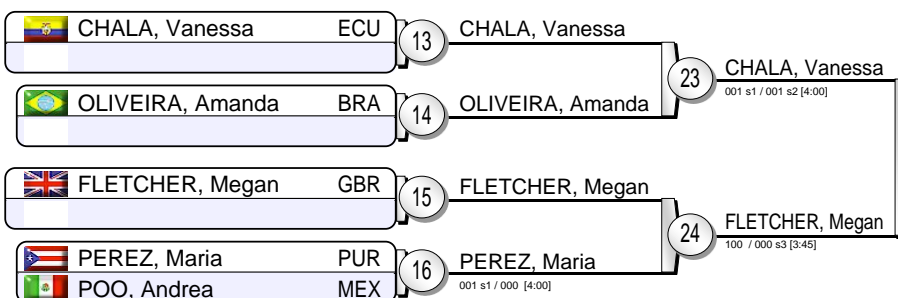

Results

- WICHERS, Jennifer NED
- LIVESEY, Amy GBR
- DAVYDOVA, Daria RUS
- RENSHALL, Lucy GBR
- BARROS, Mariana BRA
- MARTIN, Hannah USA
- SEBASTIAN, Andrea ESP
- CACHOLA, Ana POR

European Judo Open Lisbon 2015

Lisbon (POR) 10 October 2015

-70 kg

19 Judoka

Pool A

Pool B

Pool C

Pool D

Repechage

Results

- VARGAS KOCH, Laura GER
- FLETCHER, Megan GBR
- POGACNIK, Anka SLO
- GAZIEVA, Irina RUS
- VAN DIJKE, Sanne NED
- TIMO, Barbara BRA
- PINOT, Margaux FRA
- CHALA, Vanessa ECU

European Judo Open Lisbon 2015