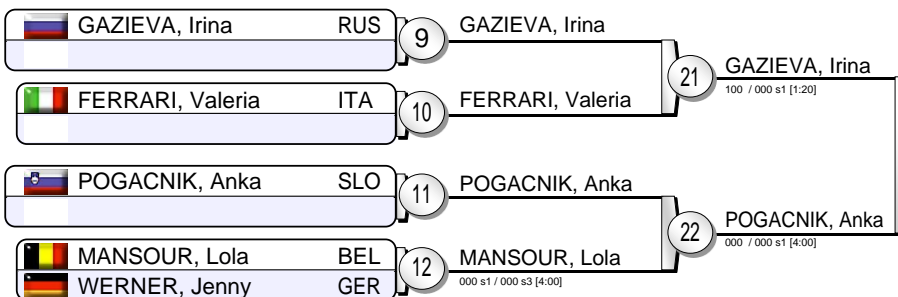

Results

- WICHERS, Jennifer NED
- LIVESEY, Amy GBR
- DAVYDOVA, Daria RUS
- RENSHALL, Lucy GBR
- BARROS, Mariana BRA
- MARTIN, Hannah USA
- SEBASTIAN, Andrea ESP
- CACHOLA, Ana POR

European Judo Open Lisbon 2015

Lisbon (POR) 10 October 2015

-70 kg

19 Judoka

Pool A

Pool B

Pool C

Pool D

Repechage

Results

- VARGAS KOCH, Laura GER
- FLETCHER, Megan GBR
- POGACNIK, Anka SLO
- GAZIEVA, Irina RUS
- VAN DIJKE, Sanne NED
- TIMO, Barbara BRA
- PINOT, Margaux FRA
- CHALA, Vanessa ECU

European Judo Open Lisbon 2015