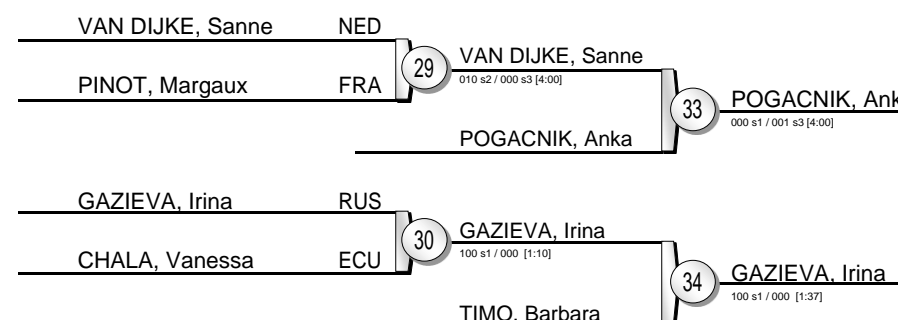

Lisbon (POR) 10 October 2015

-70 kg

19 Judoka

Pool A

Pool B

Pool C

Pool D

Repechage

Results

- VARGAS KOCH, Laura GER
- FLETCHER, Megan GBR
- POGACNIK, Anka SLO
- GAZIEVA, Irina RUS
- VAN DIJKE, Sanne NED
- TIMO, Barbara BRA
- PINOT, Margaux FRA
- CHALA, Vanessa ECU

European Judo Open Lisbon 2015