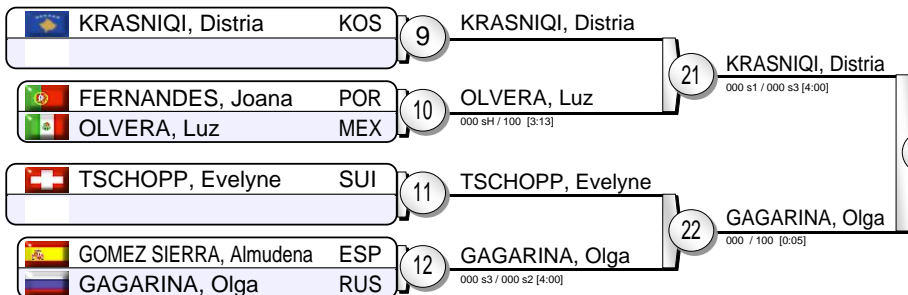

Lisbon (POR) 10 October 2015

-52 kg

23 Judoka

Pool A

Pool B

Pool C

Pool D

KELMENDI, Majlinda 35