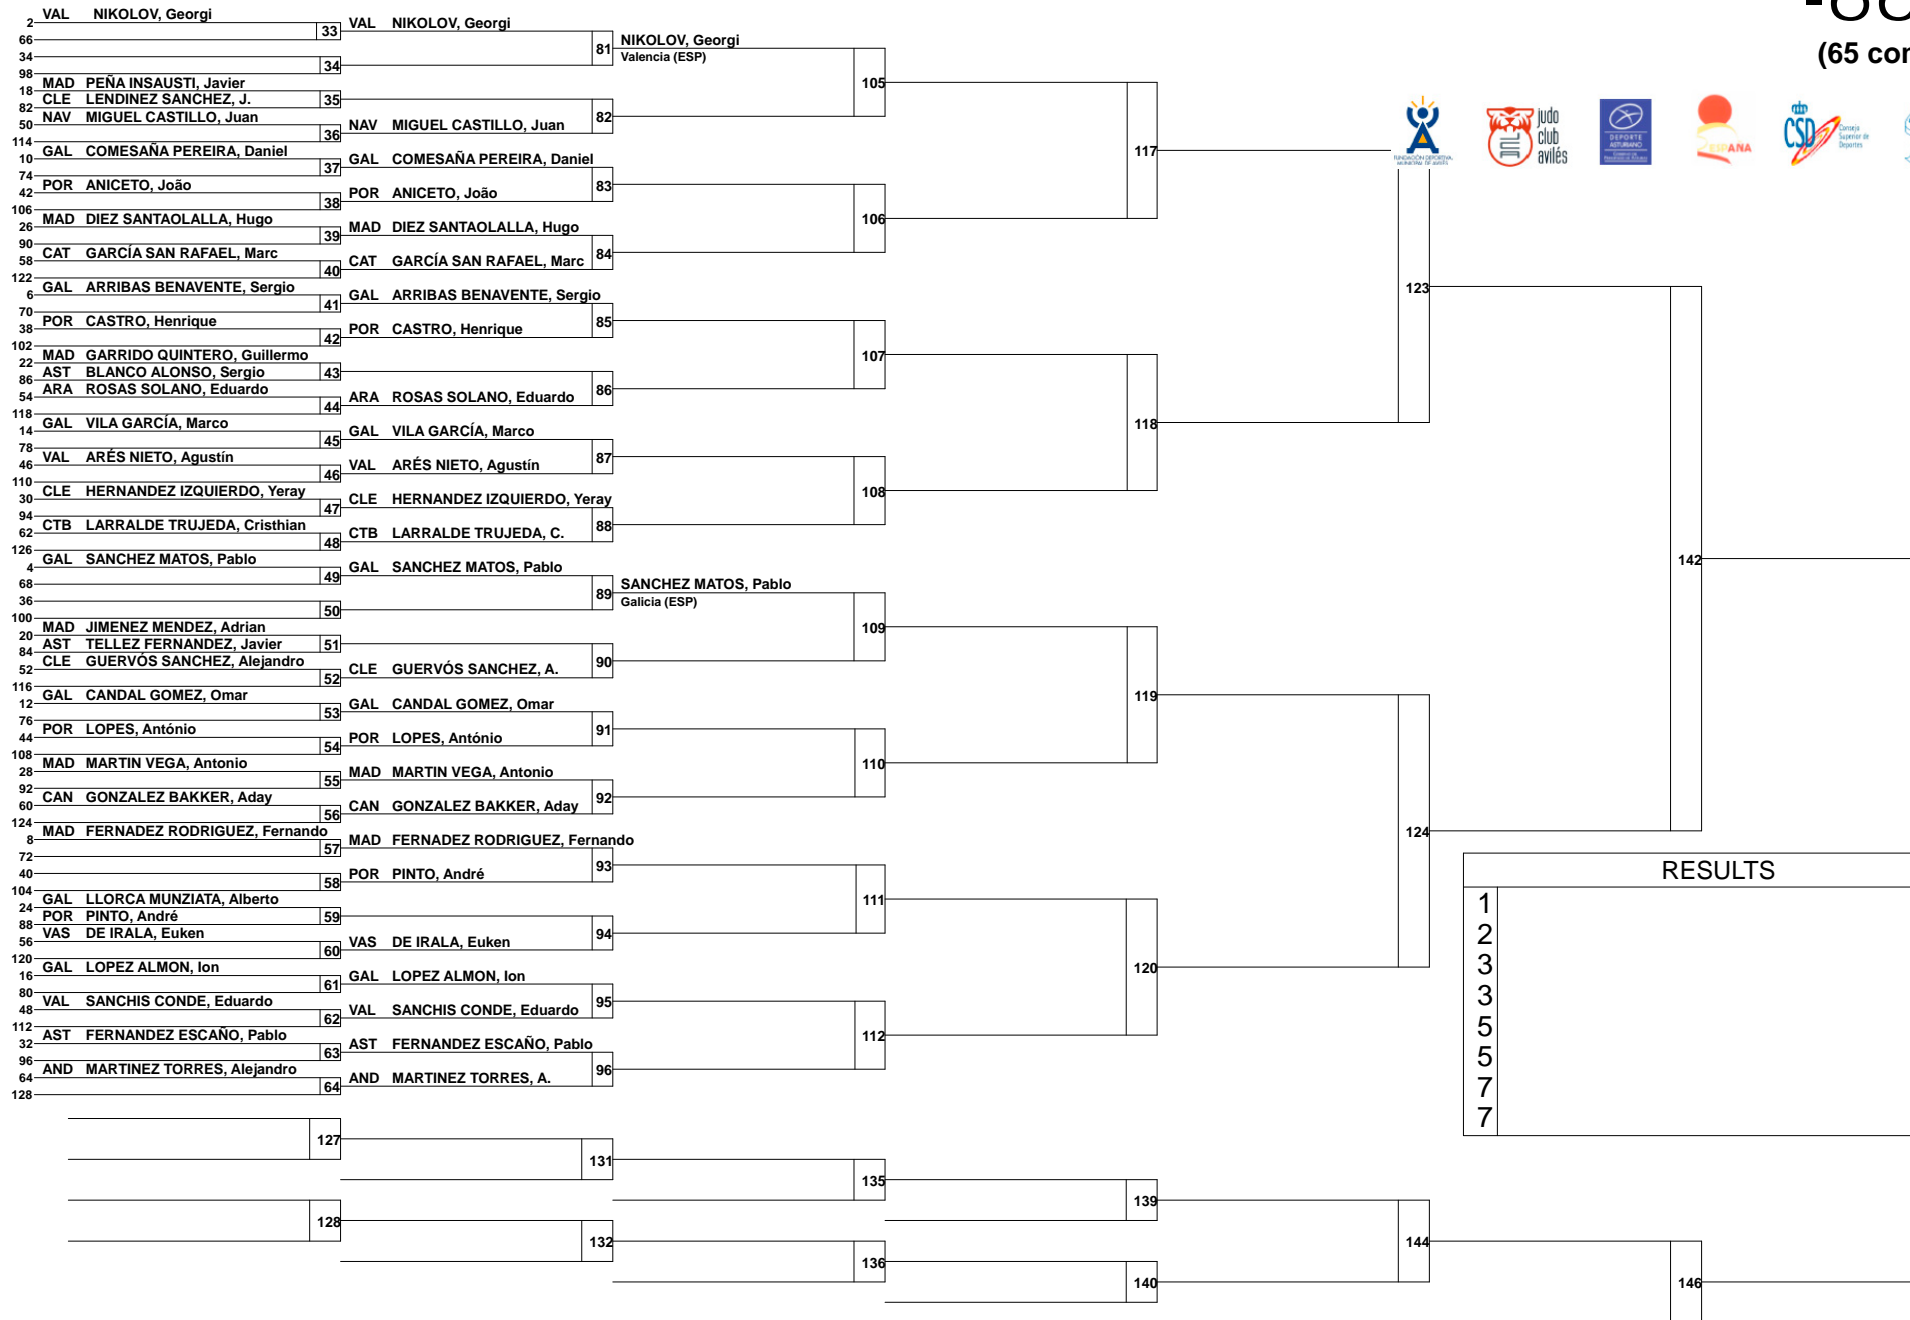

-66 kg
(65 competitors)

RESULTS	
1	
2	
3	
3	
5	
5	
7	
7