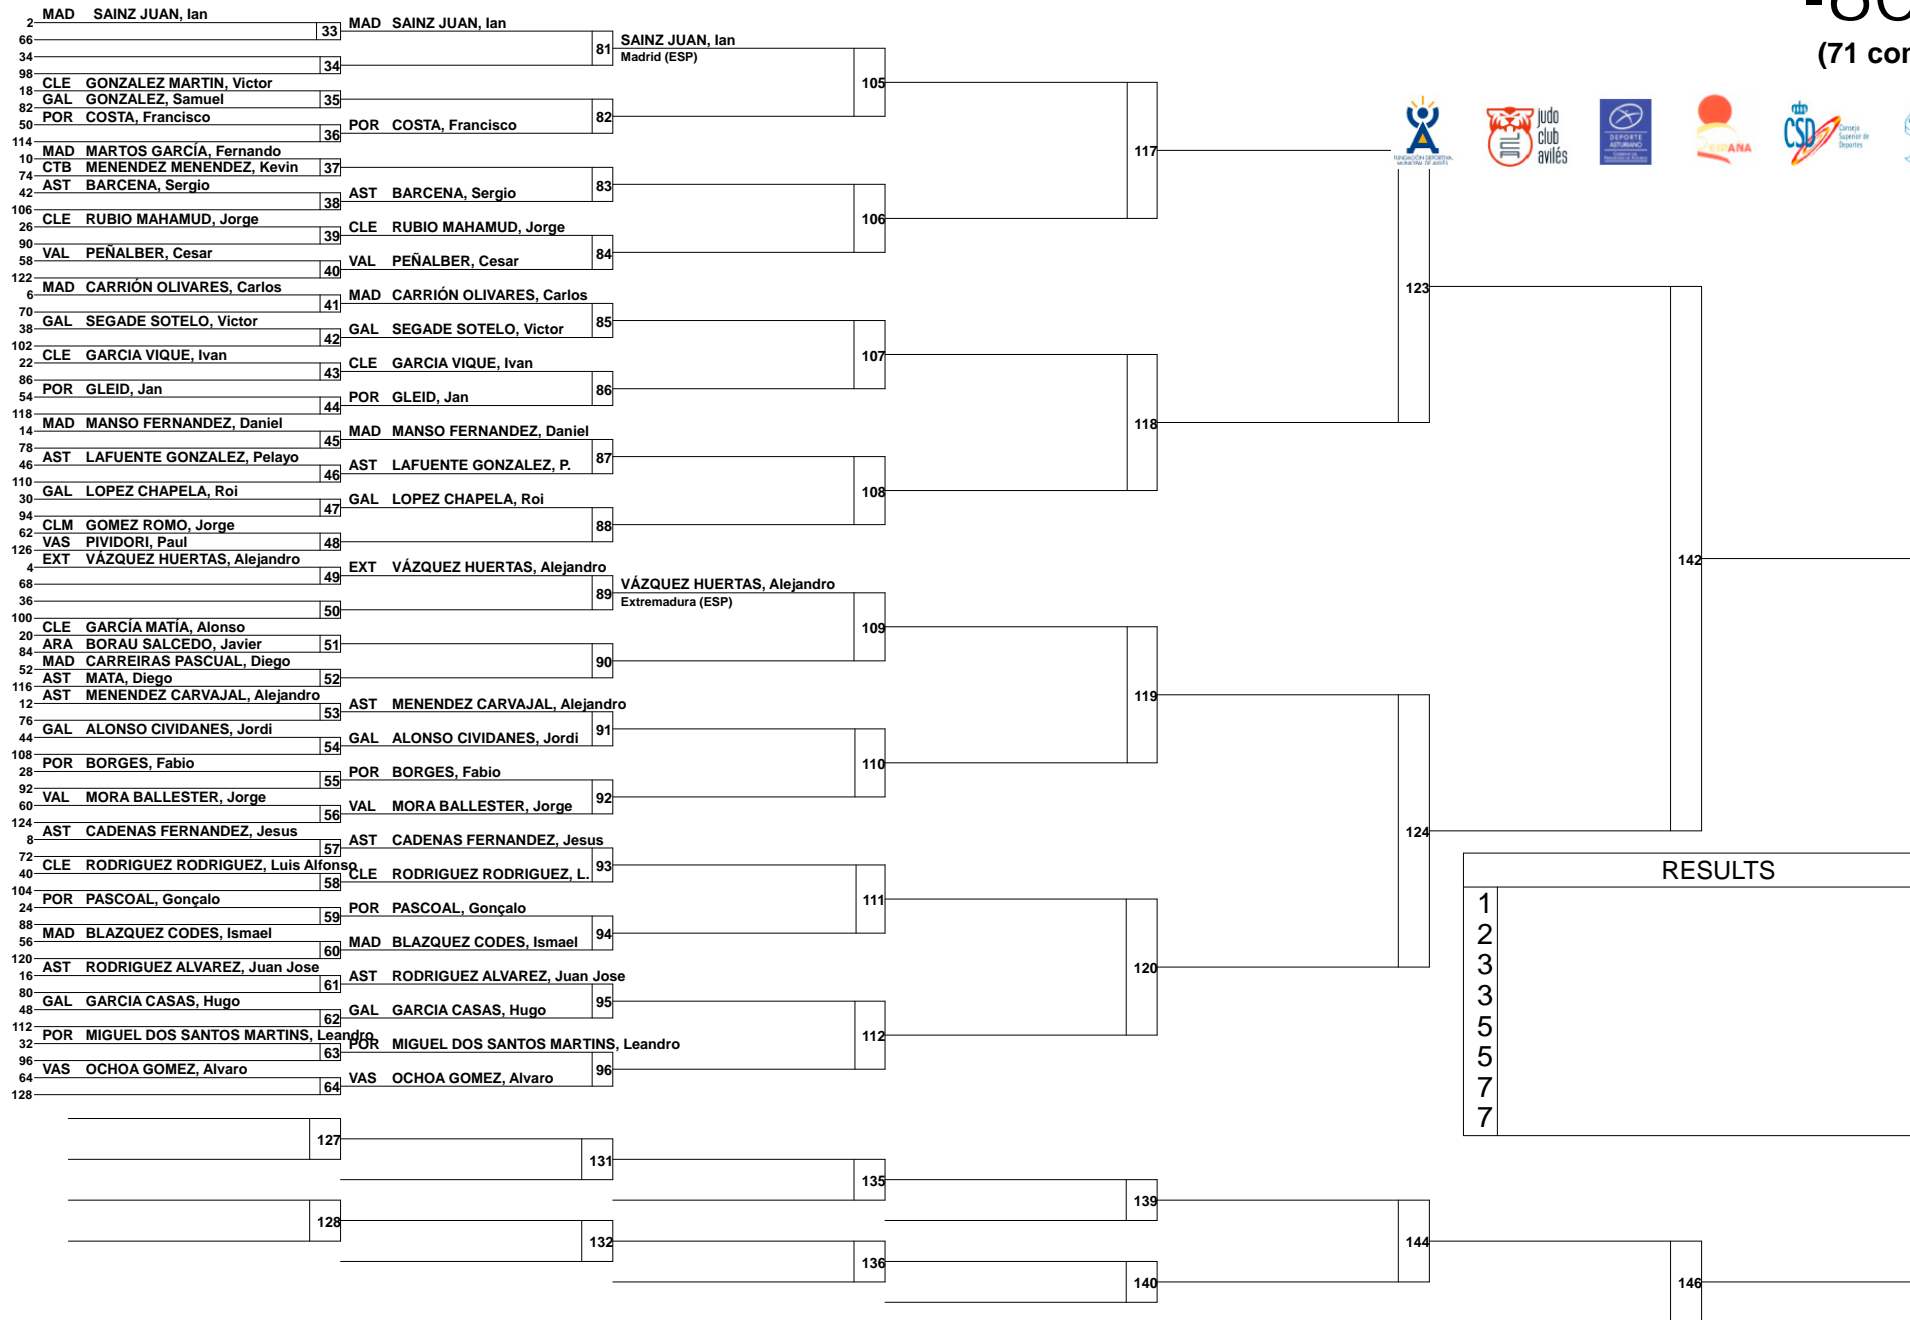

-60 kg
(71 competitors)

RESULTS	
1	
2	
3	
3	
5	
5	
7