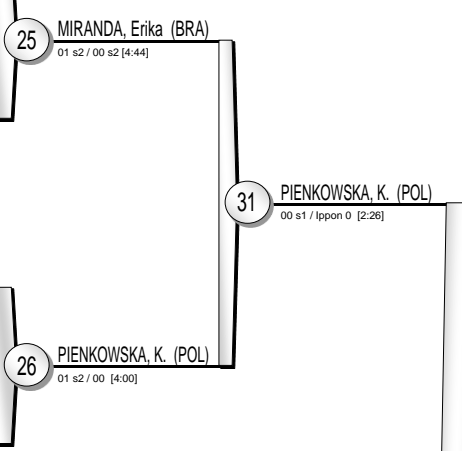

Grand Slam Duesseldorf 2018

(GER Duesseldorf, 23-25 February 2018)

-52 kg

20 Judoka

Pool A

MIRANDA, Erika	BRA	1	MIRANDA, Erika (BRA)	17	MIRANDA, Erika (BRA)
BISHRELT, Khorloodoi	MGL	2	BISHRELT, K. (MGL)	17	Ippon 0 s2 / 00 s3 [6:51]
STANGAR, Anja	SLO	3	STANGAR, Anja (SLO)	18	LOPEZ SHERIFF, E. (ESP)
LOPEZ SHERIFF, Estrella	ESP	4	LOPEZ SHERIFF, E. (ESP)	18	00 s1 / 01 s1 [4:34]
JIMENEZ, Kristine	PAN	4	Ippon 0 / 00 [3:54]		

Pool B

DELGADO, Angelica	USA	5	DELGADO, A. (USA)	19	PIENKOWSKA, K. (POL)
PIENKOWSKA, Karolina	POL	6	PIENKOWSKA, K. (POL)	19	00 s2 / 01 s1 [4:00]
BALLHAUS, Seija	GER	6	01 s1 / 00 s2 [4:00]		
TSCHOPP, Evelyne	SUI	7	TSCHOPP, Evelyne (SUI)	20	TSCHOPP, Evelyne (SUI)
ELIZECHE, Ayelen	ARG	8	ELIZECHE, Ayelen (ARG)	20	Ippon 0 / 00 [0:59]

Pool C

SHISHIME, Ai	JPN	9	SHISHIME, Ai (JPN)	21	SHISHIME, Ai (JPN)
GONZALEZ, Oritia	ARG	10	GONZALEZ, Oritia (ARG)	21	Ippon 0 / 00 [0:34]
PERENC, Agata	POL	11	PERENC, Agata (POL)	22	PERENC, Agata (POL)
ESTEVES, Mariana	POR	12	VALENTIM, E. (BRA)	22	Ippon 0 s2 / 00 s3 [8:22]
VALENTIM, Eleudis	BRA	12	00 / Ippon 0 [1:14]		

Pool D

VAN SNICK, Charline	BEL	13	VAN SNICK, C. (BEL)	23	VAN SNICK, C. (BEL)
EL QORACHI, Fatima Zahra	MAR	14	PEREZ BOX, Ana (ESP)	23	Ippon 0 s1 / 00 [3:35]
PEREZ BOX, Ana	ESP	14	00 / Ippon 0 [2:52]		
GNETO, Astride	FRA	15	GNETO, Astride (FRA)	24	GNETO, Astride (FRA)
SCHNEIDER, Miriam	GER	16	SCHNEIDER, M. (GER)	24	Ippon 0 s1 / 00 s3 [4:57]

SHISHIME, Ai (JPN) 35
00 / Ippon 0 [1:17]

SHISHIME, Ai (JPN) 32
Ippon 0 s1 / 00 s1 [3:28]

Results

1. SHISHIME, Ai JPN
2. PIENKOWSKA, Karolina POL
3. LOPEZ SHERIFF, Estrella ESP
4. VAN SNICK, Charline BEL
5. GNETO, Astride FRA
6. MIRANDA, Erika BRA
7. TSCHOPP, Evelyne SUI
8. PERENC, Agata POL

Repechage

LOPEZ SHERIFF, Estrella	ESP	29	LOPEZ SHERIFF, E. (ESP)	33	LOPEZ SHERIFF, E. (ESP)
TSCHOPP, Evelyne	SUI	29	Ippon 0 s1 / 00 s1 [3:22]		
GNETO, Astride	FRA	28	GNETO, Astride (FRA)	33	Ippon 0 s2 / 00 s3 [3:33]
PERENC, Agata	POL	30	VAN SNICK, C. (BEL)	34	VAN SNICK, C. (BEL)
VAN SNICK, Charline	BEL	30	00 / 01 s1 [4:00]		
MIRANDA, Erika	BRA	31	MIRANDA, Erika (BRA)	34	Ippon 0 / 00 [0:00]